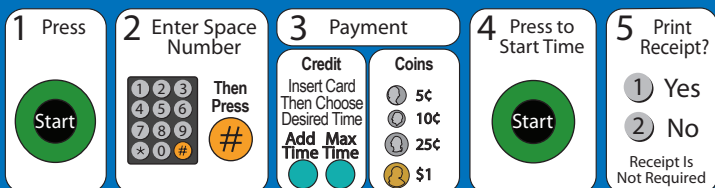

## NEW MULTI-SPACE PARKING METERS ARE EASY TO USE

The first of a new generation of smart parking meters is being installed in Spokane. The multi-space meter pay stations let you use credit cards or coins.

# TO USE THE MULTI SPACE METERS

*it's easy as 1,2,3...*

- 1 Park in a space** marked with a numbered space sign where the old parking meter used to be. Note your parking space number.

*Note: Parking restrictions may apply to your space. These restrictions are located on the space marker in red. The space marker also gives information on hourly restrictions, time, and days of week in which metered parking is enforced: Monday-Saturday 8am-7pm.*

- 2 Go to the nearest multi-space meter pay station.** Most are located in the center of a block, and all are marked with a blue parking logo.

- 3 Follow prompts** located on the four-line LED display, guiding you to:

- Enter your space number at the meter, then press enter.
- Pay for amount of parking time you want. The meters will accept credit cards, quarters, dimes, nickels and dollar coins.
- Press the green Print Receipt button to complete the transaction.